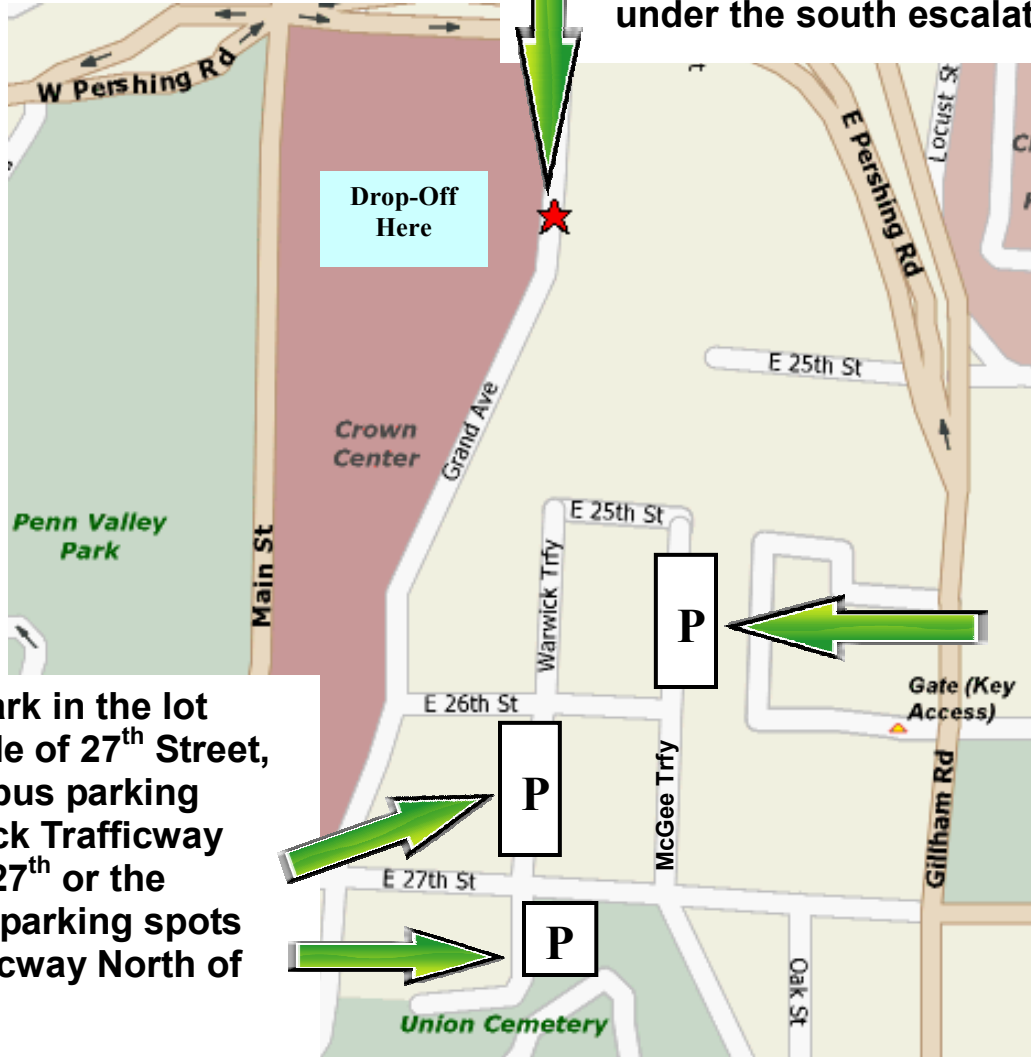

1. Buses may unload at the main entrance to the Crown Center Shops on the west side of Grand.

Groups should enter Crown Center, turn to the left and go all the way to the south end. The Coterie is located under the south escalator.

2. Buses may park in the lot on the south side of 27th Street, the designated bus parking spots on Warwick Trafficway between 26th & 27th or the designated bus parking spots on McGee Trafficway North of 26th Street

ARRIVE EARLY IF POSSIBLE. WE WILL BEGIN SEATING WHEN THE THEATRE DOORS OPEN, ONE HALF HOUR BEFORE YOUR PERFORMANCE BEGINS. WE REQUEST THAT YOU ARRIVE NO LATER THAN 15 MINUTES PRIOR TO YOUR PERFORMANCE TIME.