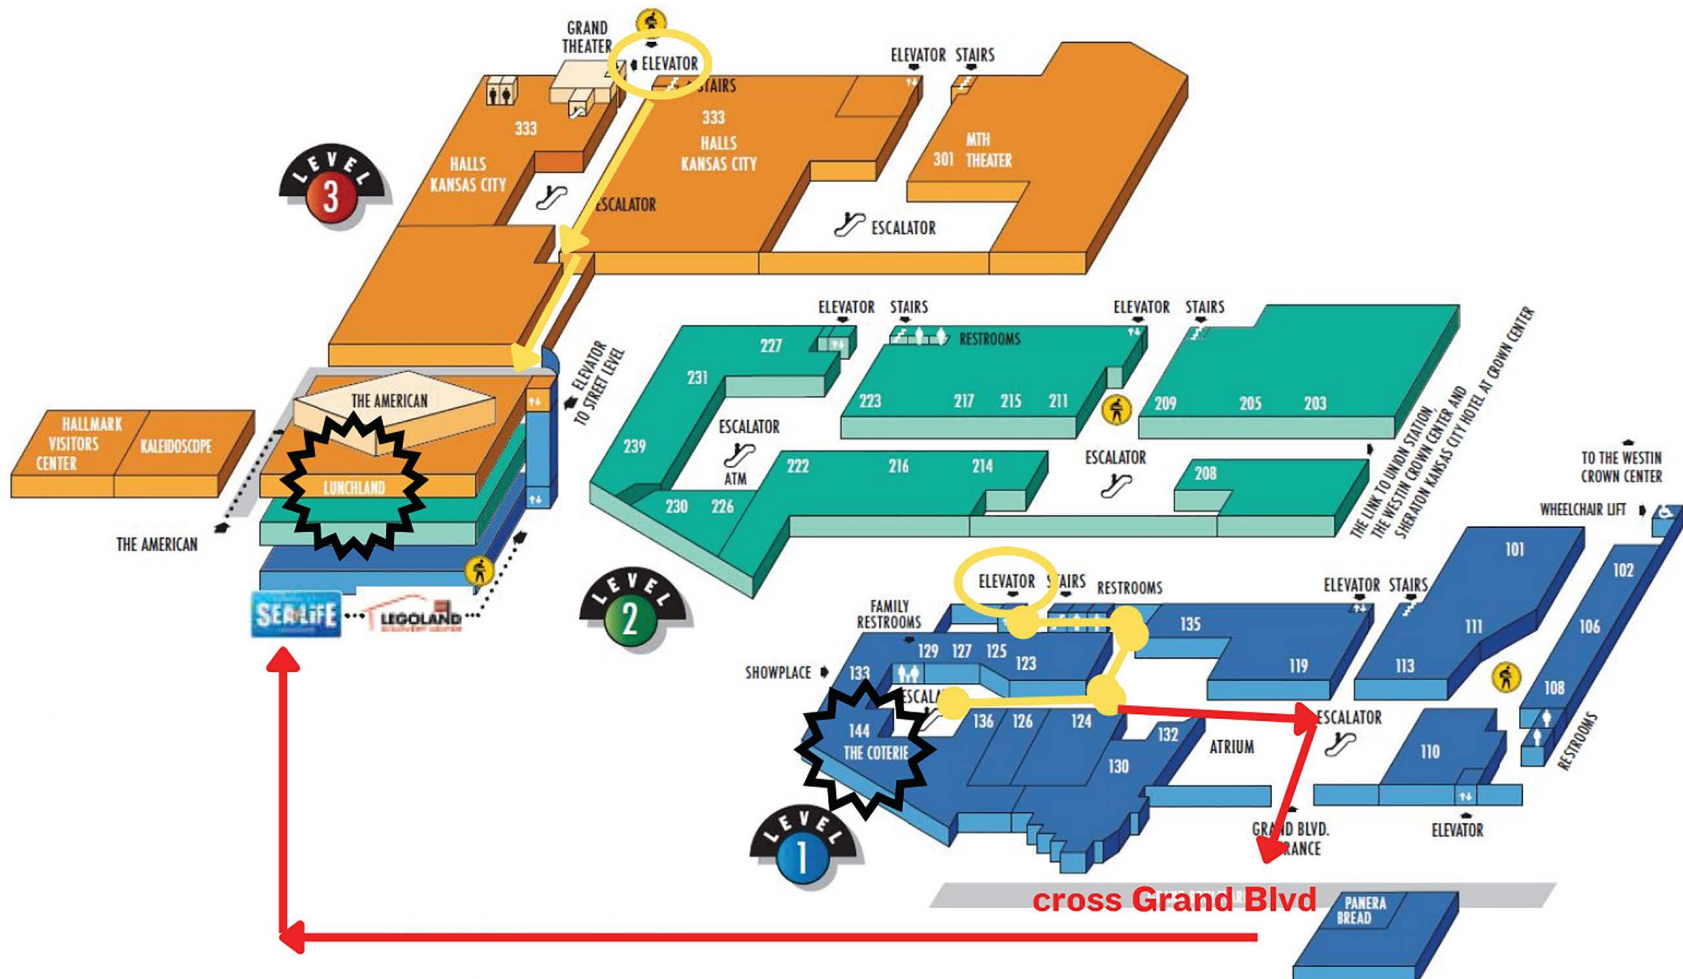

Directions To Lunch Land

1. From The Coterie, go up both sets of escalators to the 3rd floor
2. On the 3rd floor you will see a sign for Kaleidoscope. Follow those signs!
3. At the end of the hallway, turn RIGHT
4. Go through the doors with black window coverings and down the hall.
5. You're there!

ADA Option YELLOW (inside):

1. From The Coterie, go down the hall and turn LEFT at Fritz's.
2. Continue down the hallway to the elevator, go to 3rd Floor.
3. Coming out of the elevator, go through the Halls entrance doors and turn RIGHT. You will see the escalators and the hallway to Kaleidoscope.
4. At the end of the hallway, turn RIGHT
5. Go through the doors with black window coverings and down the hall.
6. You're there!

ADA Option RED (outside):

1. From The Coterie, go down the hall to the main atrium to exit Crown Center.
2. Cross Grand Blvd and enter the doors closest to the ice rink.
3. You will see an elevator which you'll take to the 3rd floor.
4. When you exit the elevator, Lunch Land will be just to your LEFT.
5. You're there!